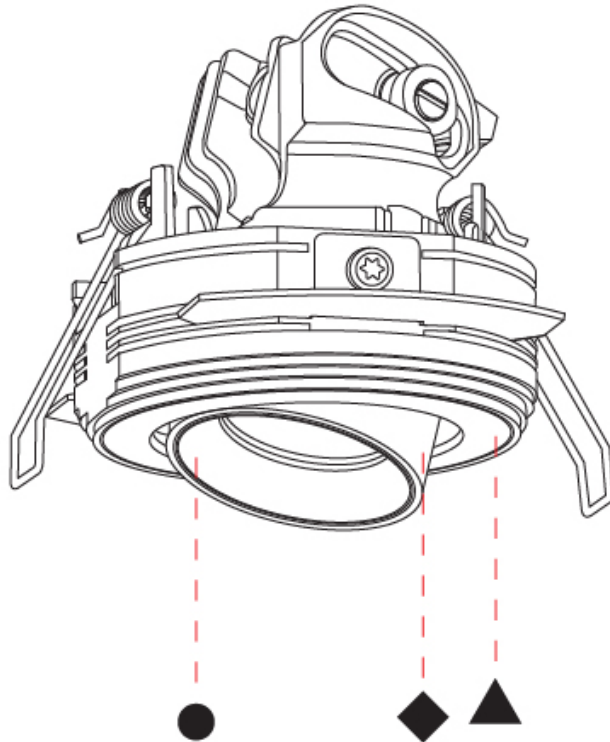

INVADER COMPACT ADJUSTABLE TRIMLESS

A35846-

PROJECT	_____
TYPE	_____
SPECIFIER	_____
QUANTITY	_____
DATE	_____

A