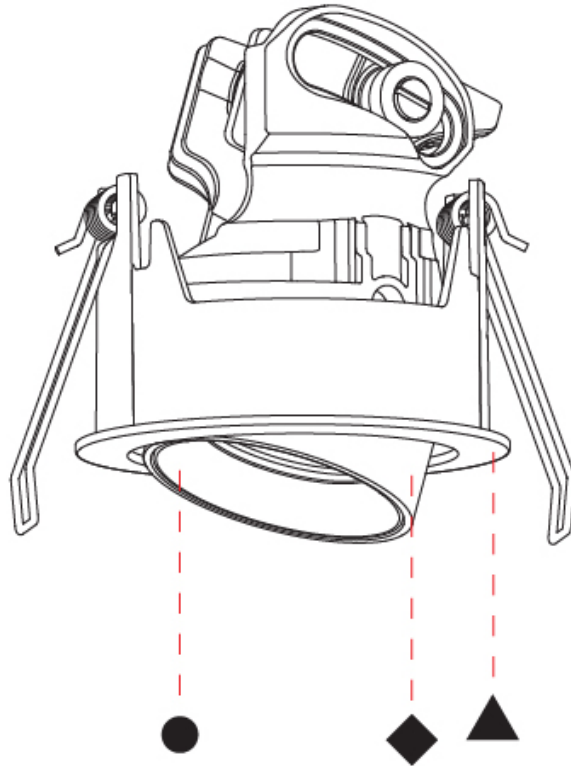

INVADER COMPACT ADJUSTABLE RECESSED

A35813-

PROJECT

TYPE

SPECIFIER

QUANTITY

DATE

A